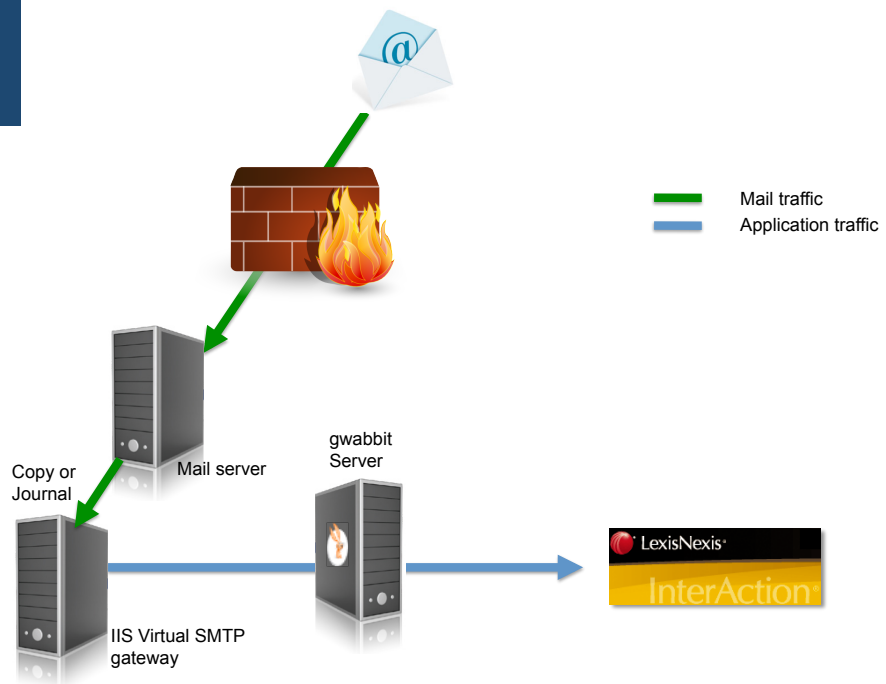

## gES: an abundant supply of fresh, accurate contacts for your InterAction® CRM

A CRM without current contacts is like plumbing without a fresh water supply.

gwabbit Enterprise Server is the world's first fully-automatic enterprise-scale email signature contact capture engine. gwabbit Enterprise Server turbocharges LexisNexis® InterAction® by automatically driving high volumes of fresh, accurate contact data into the CRM. This powerful combination enables law firms to significantly increase the scope and efficacy of their client development initiatives.

Traditional contact sourcing from user address books is incomplete, and continuously out-of-date. gwabbit Enterprise Server goes beyond traditional syncs with user address book entries by automatically capturing email signature line contacts – the most current contacts available.

**How many contacts?** In a recent benchmark test with a leading law firm, gwabbit Enterprise Server captured 1,200 contacts – in *two minutes!*

A CRM without contacts...

gES = contacts. Lots of contacts

## How does gES work?

gwabbit Enterprise Server resides behind the enterprise firewall. It is designed to be easily scalable and completely secured.

The main component of gES is the gwabbit server, which receives incoming emails for processing, and outputs the results of the gwabbit processing into a destination file or database. Email is routed to gES via an IIS Virtual SMTP Gateway.